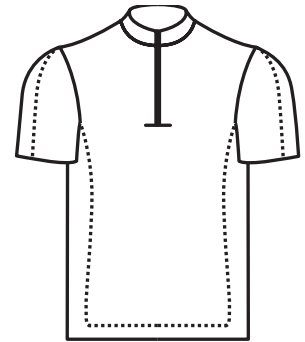

PRO FIT

SEMI-RELAX FIT

RELAX FIT

- Anatomic fit

- 2 sizes larger than Pro Fit
- Same length

- 4 sizes larger than Pro Fit
- 3/4" longer
- Straight fit

SIZE CHART (INCHES)

MEN								
SIZE	28	30	32	34	36	38	40	42
	XXS	XS	S	M	L	XL	XXL	XXXL
CHEST	34	36	38	40	42	44	46	48
WAIST	28	30	32	34	36	38	40	42
HIPS	34	36	38	40	42	44	46	48
WOMEN								
SIZE	28	30	32	34	36	38	40	42
	XXS	XS	S	M	L	XL	XXL	
CHEST	28	30	32	34	36	38	40	42
WAIST	24	25	26	27	29	31	33	35
HIPS	31	33	35	37	39	41	43	45
JUNIOR								
SIZE	2-4	6-8	10-12	14-16	18-20	-		
	JrXS	JrS	JrM	JrL	JrXL	JrXXXL		
CHEST	21 ^{1/2}	26 ^{1/2}	28 ^{3/4}	31	33 ^{3/4}	35 ^{1/4}		
WAIST	19 ^{1/2}	22 ^{1/2}	24 ^{3/4}	26 ^{1/2}	28 ^{1/2}	30 ^{1/2}		
HIPS	22 ^{1/2}	28	31	34	37	39 ^{1/4}		

SHOE COVERS AND SOCKS					
SIZE	XS	S	M	L	XL
MEN	4-5	6-7	8-9	10-11	12-13
WOMEN	6-7	8-9	10-11	-	-
JUNIOR	-	12-13	2-3	4-5	-
HATS AND HEADBANDS					
SIZE	XS	S	M	L	-
ADULT	-	21 ^{1/2}	22 ^{1/4}	23	-
JUNIOR	20	20 ^{1/2}	21	21 ^{1/2}	-