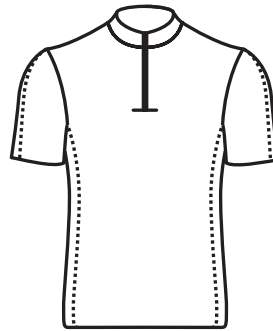

PRO FIT

SEMI-RELAX FIT

RELAX FIT

- Anatomic fit

- 2 sizes larger than Pro Fit
- Same length

- 4 sizes larger than Pro Fit
- 3/4" longer
- Straight fit

SIZE CHART (INCHES)

MEN								
SIZE	28	30	32	34	36	38	40	42
	XXS	XS	S	M	L	XL	XXL	XXXL
CHEST	34	36	38	40	42	44	46	48
WAIST	28	30	32	34	36	38	40	42
HIPS	34	36	38	40	42	44	46	48
WOMEN								
SIZE	28	30	32	34	36	38	40	42
	XXS	XS	S	M	L	XL	XXL	
CHEST	28	30	32	34	36	38	40	42
WAIST	24	25	26	27	29	31	33	35
HIPS	31	33	35	37	39	41	43	45
JUNIOR								
SIZE	2-4	6-8	10-12	14-16	18-20	-		
	JrXS	JrS	JrM	JrL	JrXL	JrXXXL		
CHEST	21 ^{1/2}	26 ^{1/2}	28 ^{3/4}	31	33 ^{3/4}	35 ^{1/4}		
WAIST	19 ^{1/2}	22 ^{1/2}	24 ^{3/4}	26 ^{1/2}	28 ^{1/2}	30 ^{1/2}		
HIPS	22 ^{1/2}	28	31	34	37	39 ^{1/4}		

SHOE COVERS AND SOCKS					
SIZE	XS	S	M	L	XL
MEN	4-5	6-7	8-9	10-11	12-13
WOMEN	6-7	8-9	10-11	-	-
JUNIOR	-	12-13	2-3	4-5	-
HATS AND HEADBANDS					
SIZE	XS	S	M	L	-
ADULT	-	21 ^{1/2}	22 ^{1/4}	23	-
JUNIOR	20	20 ^{1/2}	21	21 ^{1/2}	-