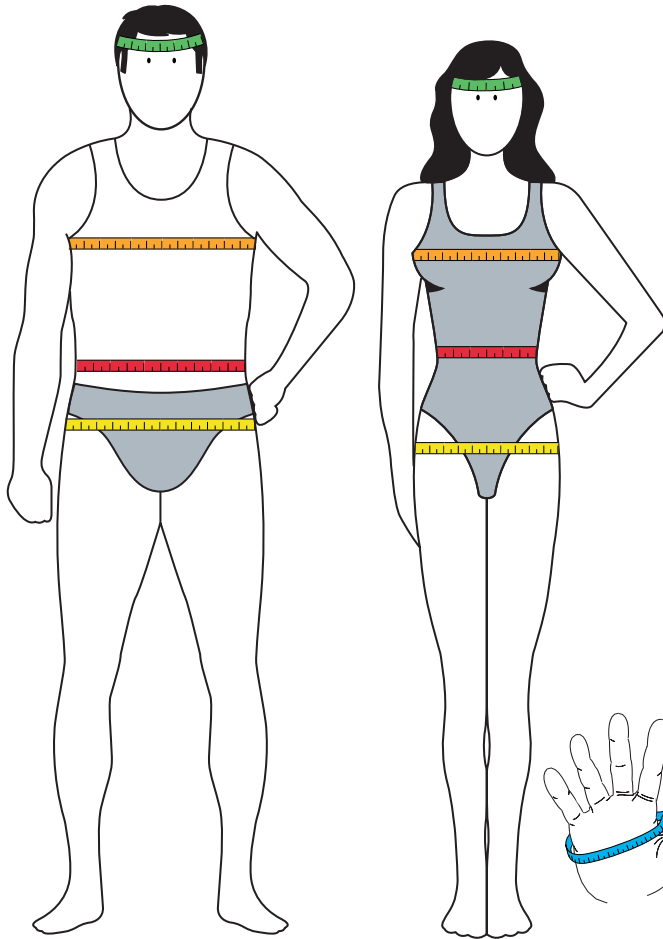

PRO FIT

SEMI-RELAX FIT

RELAX FIT

- Anatomic fit

- 2 sizes larger than Pro Fit
- Same length

- 4 sizes larger than Pro Fit
- 3/4" longer
- Straight fit

SIZE CHART (INCHES)

MEN								
SIZE	28	30	32	34	36	38	40	42
	XXS	XS	S	M	L	XL	XXL	XXXL
CHEST	34	36	38	40	42	44	46	48
WAIST	28	30	32	34	36	38	40	42
HIPS	34	36	38	40	42	44	46	48
WOMEN								
SIZE	28	30	32	34	36	38	40	42
	XXS	XS	S	M	L	XL	XXL	
CHEST	28	30	32	34	36	38	40	42
WAIST	24	25	26	27	29	31	33	35
HIPS	31	33	35	37	39	41	43	45
JUNIOR								
SIZE	2-4	6-8	10-12	14-16	18-20	-		
	JrXS	JrS	JrM	JrL	JrXL	JrXXXL		
CHEST	21 ^{1/2}	26 ^{1/2}	28 ^{3/4}	31	33 ^{3/4}	35 ^{1/4}		
WAIST	19 ^{1/2}	22 ^{1/2}	24 ^{3/4}	26 ^{1/2}	28 ^{1/2}	30 ^{1/2}		
HIPS	22 ^{1/2}	28	31	34	37	39 ^{1/4}		

SHOE COVERS AND SOCKS					
SIZE	XS	S	M	L	XL
MEN	4-5	6-7	8-9	10-11	12-13
WOMEN	6-7	8-9	10-11	-	-
JUNIOR	-	12-13	2-3	4-5	-
HATS AND HEADBANDS					
SIZE	XS	S	M	L	-
ADULT	-	21 ^{1/2}	22 ^{1/4}	23	-
JUNIOR	20	20 ^{1/2}	21	21 ^{1/2}	-

GLOVE SIZES (INCHES)

MEN					
SIZE	XS	S	M	L	XL
HAND CIRCUMFERENCE	6-7	7-8	8-9	9-10	10-11
WOMEN					
SIZE	-	S	M	L	-
HAND CIRCUMFERENCE	-	6-7	7-8	8-9	-
JUNIOR					
SIZE	-	JrS	JrM	JrL	-
HAND CIRCUMFERENCE	-	5 ^{1/4} -5 ^{1/2}	5 ^{1/2} -5 ^{3/4}	5 ^{3/4} -6	-